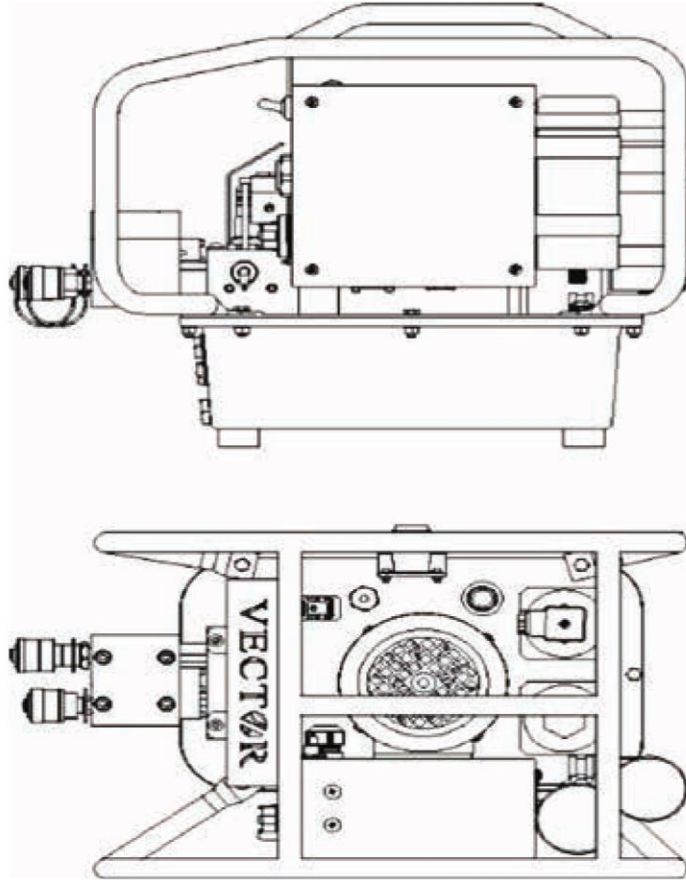

TOOL PARAMETERS PRE-LOADED

Tool parameters are pre-loaded, saving setup time and eliminating the need for separate torque charts. Simply select the tool and target torque on the pendant LCD screen. Easy-to-follow guided instructions minimize the chance of operator error.

FAST 3-STAGE PUMP DESIGN

With its innovative 3-stage design, the VECTOR MINI Pump is the fastest compact pump on the market. Capable of producing up to 10,000 psi, it has the power to get the job done fast.

PUMP SPECIFICATIONS AND FEATURES

| | | |
|------------------------------|--|--|
| Power | 115v and 230v | |
| Data Recording | Optional | |
| Gauge | (Not necessary but can be attached to the side of the valve block.) | |
| Reservoir Capacity | .7 gals. / 2.7 l | |
| Stages | 3 | |
| Weight | 48 lbs. / 22 kg (Manual) 52 lbs. / 23 kg (Automatic) | |
| Maximum Oil Flow Rate | 50 Hz 580 PSI 40 bar 250 cu. in./min. 4.05 l/min. | 60 Hz 330 cu. in./min. 5.4 l/min. |
| Middle Oil Flow Rate | 50 Hz 2,175 PSI 150 bar 80 cu. in./min. 1.3 l/min. | 60 Hz 91 cu. in./min. 1.5 l/min. |
| High Oil Flow Rate | 50 Hz 10,000 PSI 700 bar 26 cu. in./min. 0.4 l/min. | 60 Hz 31 cu. in./min. 0.5 l/min. |
| 15' Remote control | Yes | |

COMPLETE KIT CONTENTS

- VECTOR MINI Pump
- 15' Twin Line Hose
- 1 gallon / 3.8 l of oil

HYTORC owns all content, copyrights, trademarks and patents in this document. © 2022 HYTORC. Any unauthorized use or distribution of any material from this document is strictly prohibited.